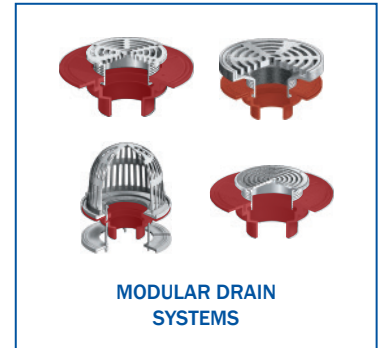

NO HUB COUPLINGS  
STAINLESS STEEL TRENCH DRAINS  
SIPHONIC DRAINS  
TRAP SEAL PRIMERS  
TRENCH DRAINS  
WATER HAMMER ARRESTORS

**CONCRETE TRENCH DRAINS**

**FILCOTEN DRAINS**

Fibre reinforced concrete trench drains in various widths and range of grates. Bodies have integral frames and grates have integral locking clips.

**WIDE, PRE-SLOPED TRENCH DRAINS**

**TRENCH DRAINS**

Plastic trench drain systems in a wide range of widths and grates.

**FABRICATED STAINLESS STEEL TRENCH DRAINS**

**STAINLESS STEEL TRENCH DRAINS**

Wide range of widths, depths and custom sizes

**FLOOR SINKS**

**FLOOR SINKS**

Deep cast iron floor sinks. Available in square, round, PVC and stainless steel.

**C-PORT ROOF TOP SUPPORTS**

**ROOF TOP PIPE SUPPORTS**

UV resistant and made with recycled rubber.

**MODULAR DRAIN SYSTEMS**

**FLOOR, AREA AND ROOF DRAINS**

Stainless steel is the same price as nickel bronze, unlike our competitors.

**CUSTOM FAB. AVAILABLE!**

**CUSTOM FABRICATIONS**

Custom steel and stainless steel fabrication available to meet your needs.