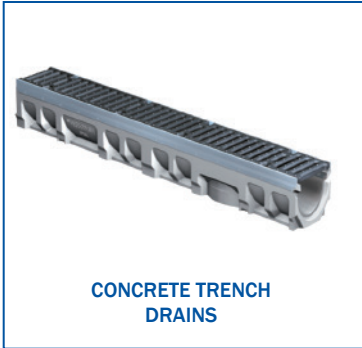

ACCESS DOORS
ACID NEUTRALIZATION
TANKS
BACKWATER VALVES
BEECO (BACKFLOW VALVES)
CLEANOUTS
C-PORT (ROOF TOP PIPE SUPPORTS)

CLPB (LIGHT COMMERCIAL)
DIALYSIS BOXES
DRAINS
FIXTURE CARRIERS
FLOOR SINKS
HYDRANTS
INTERCEPTORS

NO HUB COUPLINGS
STAINLESS STEEL TRENCH DRAINS
SIPHONIC DRAINS
TRAP SEAL PRIMERS
TRENCH DRAINS
WATER HAMMER ARRESTORS

CONCRETE TRENCH DRAINS

FILCOTEN DRAINS

Fibre reinforced concrete trench drains in various widths and range of grates. Bodies have integral frames and grates have integral locking clips.